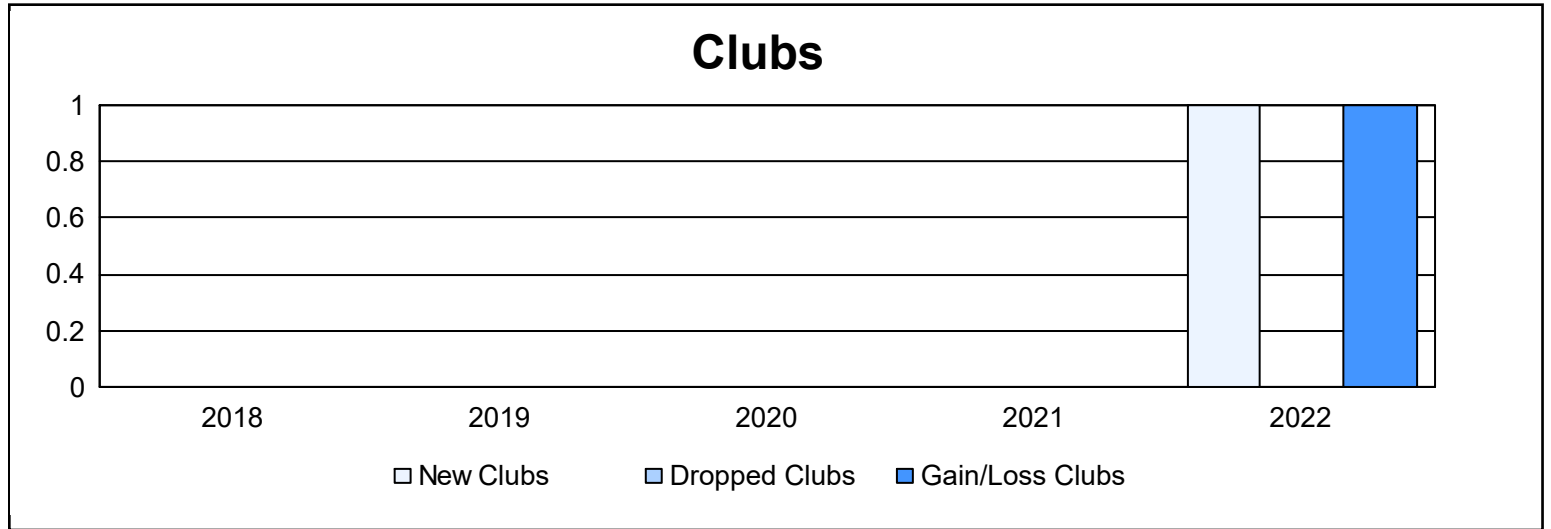

Year	New Clubs	Dropped Clubs	Gain/ Loss Clubs	New Members	Charter Members	Reinstate Members	Transfer Members	Total Member Added	Total Members Dropped	Gain/ Loss Members
2017-2018	0	0	0	115	2	12	3	132	122	10
2018-2019	0	0	0	97	0	3	6	106	109	-3
2019-2020	0	0	0	98	0	1	8	107	72	35
2020-2021	0	0	0	73	2	2	5	82	163	-81
2021-2022	1	0	1	130	54	3	9	196	126	70
<b>Average</b>	<b>0</b>	<b>0</b>	<b>0</b>	<b>103</b>	<b>12</b>	<b>4</b>	<b>6</b>	<b>125</b>	<b>118</b>	<b>6</b>

### Membership Composition June 2022 Cumulative