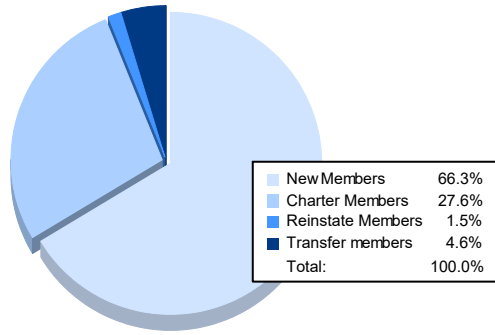

Year	New Clubs	Dropped Clubs	Gain/ Loss Clubs	New Members	Charter Members	Reinstate Members	Transfer Members	Total Member Added	Total Members Dropped	Gain/ Loss Members
2017-2018	0	0	0	115	2	12	3	132	122	10
2018-2019	0	0	0	97	0	3	6	106	109	-3
2019-2020	0	0	0	98	0	1	8	107	72	35
2020-2021	0	0	0	73	2	2	5	82	163	-81
2021-2022	1	0	1	130	54	3	9	196	126	70
<b>Average</b>	<b>0</b>	<b>0</b>	<b>0</b>	<b>103</b>	<b>12</b>	<b>4</b>	<b>6</b>	<b>125</b>	<b>118</b>	<b>6</b>

### Membership Composition June 2022 Cumulative