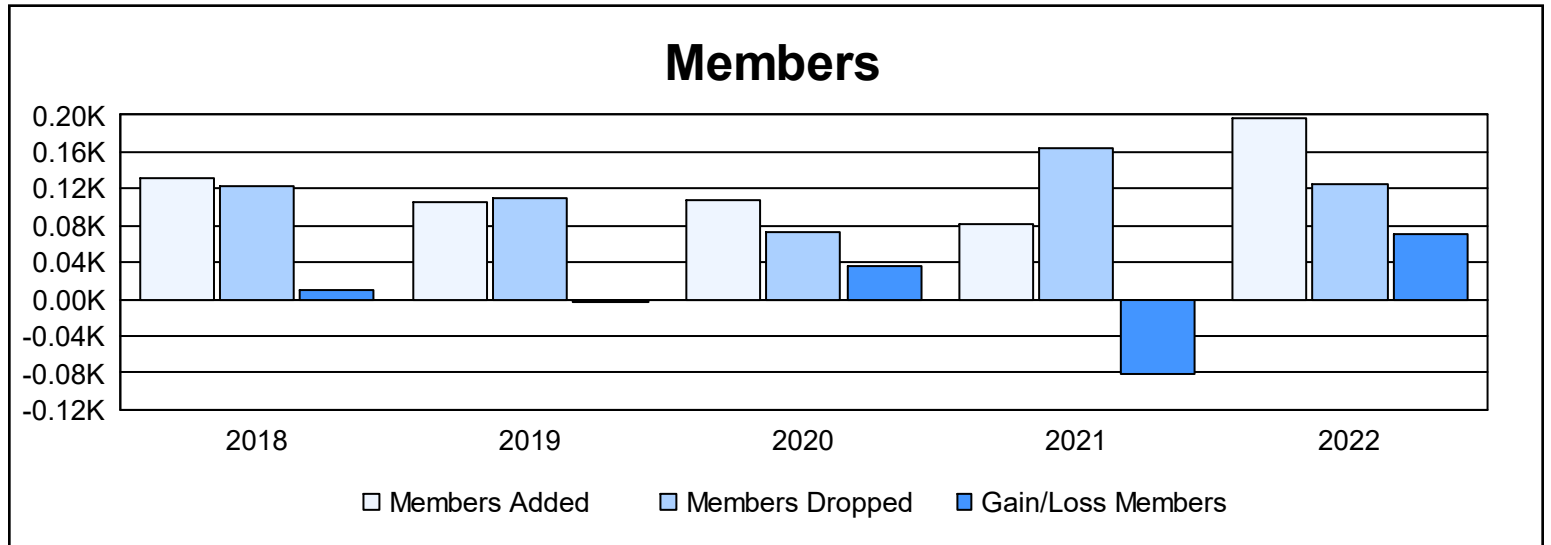

Year	New Clubs	Dropped Clubs	Gain/ Loss Clubs	New Members	Charter Members	Reinstate Members	Transfer Members	Total Member Added	Total Members Dropped	Gain/ Loss Members
2017-2018	0	0	0	115	2	12	3	132	122	10
2018-2019	0	0	0	97	0	3	6	106	109	-3
2019-2020	0	0	0	98	0	1	8	107	72	35
2020-2021	0	0	0	73	2	2	5	82	163	-81
2021-2022	1	0	1	130	54	3	9	196	126	70
<b>Average</b>	<b>0</b>	<b>0</b>	<b>0</b>	<b>103</b>	<b>12</b>	<b>4</b>	<b>6</b>	<b>125</b>	<b>118</b>	<b>6</b>

### Membership Composition June 2022 Cumulative